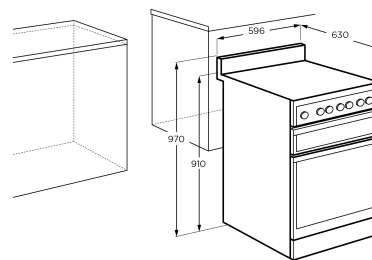

Product Dimension

Total height (mm) - 970, Total width (mm)
- 596, Total depth (mm) - 630